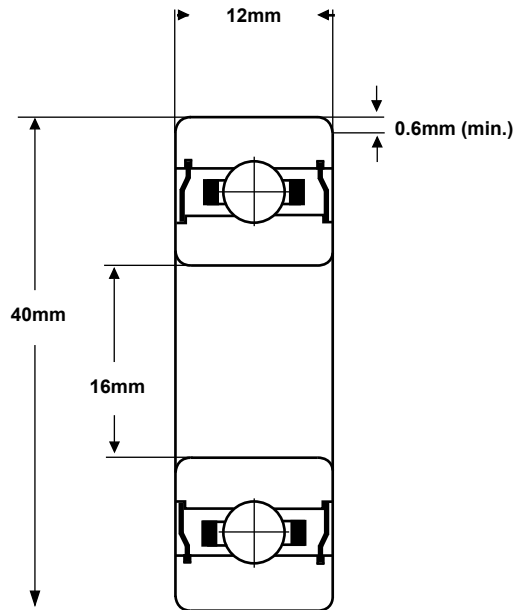

SMB Bearings

Radial Ball Bearing

Part Number: 6203-2RS-16mm

(for illustration only)

Material (rings & balls)	SAE52100 chrome steel
Material (cage)	pressed steel
Closures	Rubber contact seals
Load rating (stat)	491 Kgf
Load rating (dyn)	976 Kgf
Speed Limit *	12,600 rpm
Standard Lubrication **	Kyodo Yushi Multemp SRL grease

* with adequate lubrication

** may vary

These bearings comply with EU ROHS and REACH regulations.

RADIAL PLAY	C2	CN	C3	C4
(microns)	0 -9	3 - 18	11 - 25	18 - 33

TOLERANCE	P0	P6	P5
Bore Deviation	+0 / -0.008mm	+0 / -0.007mm	+0 / -0.005mm
OD Deviation	+0 / -0.01mm	+0 / -0.009mm	+0 / -0.007mm
Width Deviation	+0 / -0.120mm	+0 / -0.120mm	+0 / -0.080mm
Single Bore Variation	6	5	4
Single OD Variation	16	13	5
Inner Width Variation	20	20	5
Outer Width Variation	20	20	5
Inner Radial Runout	10	7	4
Outer Radial Runout	15	9	6