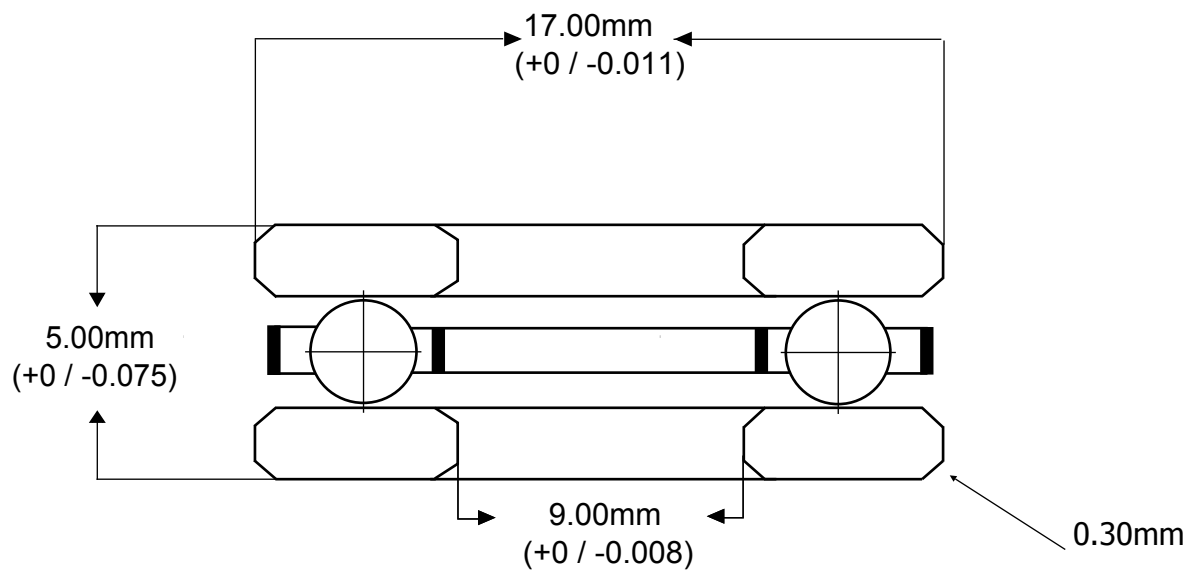

SMB Thrust Bearing

F9-17 (flat washers)

Material:

Balls & Washers:

Chrome Steel

Cage: Brass

Lubrication:

Light Oil (AF2)

Load Ratings:

57kgf (dynamic)

50kgf (static)